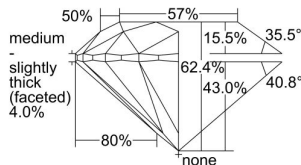

GIA®

FACSIMILE

GIA REPORT 6232193454

Verify this report at gia.edu

GIA DIAMOND DOSSIER®

July 12, 2016
GIA Report Number 6232193454
Shape and Cutting Style ..... Round Brilliant
Measurements ..... 5.72 - 5.76 x 3.58 mm

GRADING RESULTS

Carat Weight ..... 0.73 carat
Color Grade ..... H
Clarity Grade S11
Cut Grade ..... Excellent

ADDITIONAL GRADING INFORMATION

Polish ..... Excellent
Symmetry ..... Excellent
Fluorescence ..... None
Clarity Characteristics ..... Crystal, Cloud
Inscription(s): GIA 6232193454

PROPORTIONS

Profile to actual proportions

GRADING SCALES

GIA COLOR SCALE	GIA CLARITY SCALE	GIA CUT SCALE	
D	FLAWLESS	EXCELLENT	
E	INTERNALLY FLAWLESS		
F		VVS₁	VERY GOOD
G	VVS₂		
H	VS₁	GOOD	
I	VS₂		
J	S1₁	FAIR	
K	S1₂		
L	I₁	POOR	
M	I₂		
N	I₃		
O			
P			
Q			
R			
S			
T			
U			
V			
W			
X			
Y			
Z