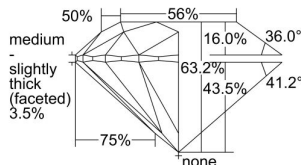

GIA®

FACSIMILE

GIA REPORT 6222718841

Verify this report at gia.edu

GIA DIAMOND DOSSIER®

May 24, 2016
GIA Report Number 6222718841
Shape and Cutting Style ..... Round Brilliant
Measurements ..... 5.22 - 5.25 x 3.31 mm

GRADING RESULTS

Carat Weight ..... 0.56 carat
Color Grade ..... F
Clarity Grade VS1
Cut Grade ..... Excellent

ADDITIONAL GRADING INFORMATION

Polish ..... Very Good
Symmetry ..... Excellent
Fluorescence ..... Strong Blue
Clarity Characteristics..... Crystal, Cloud, Pinpoint
Inscription(s): GIA 6222718841

PROPORTIONS

Profile to actual proportions

GRADING SCALES

GIA COLOR SCALE	GIA CLARITY SCALE	GIA CUT SCALE
COLOURLESS	FLAWLESS	EXCELLENT
D	INTERNALLY FLAWLESS	
E	VVS₁	VERY GOOD
F		
G	VS₁	GOOD
H		
I	SI₁	FAIR
J		
K	I₁	POOR
L		
M	I₂	
N		
O	I₃	
P		
Q		
R		
S		
T		
U		
V		
W		
X		
Y		
Z