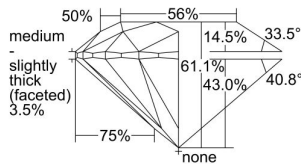

GIA®

FACSIMILE

GIA REPORT 7228994639

Verify this report at gia.edu

GIA DIAMOND DOSSIER®

June 23, 2016
GIA Report Number 7228994639
Shape and Cutting Style ..... Round Brilliant
Measurements ..... 6.20 - 6.24 x 3.80 mm

GRADING RESULTS

Carat Weight ..... 0.90 carat
Color Grade ..... D
Clarity Grade S11
Cut Grade ..... Excellent

ADDITIONAL GRADING INFORMATION

Polish ..... Excellent
Symmetry ..... Very Good
Fluorescence ..... Faint
Clarity Characteristics ..... Feather, Crystal
Inscription(s): GIA 7228994639

PROPORTIONS

Profile to actual proportions

GRADING SCALES

GIA COLOR SCALE

COLORED	D
	E
	F
	G
	H
	I
	J
NEAR COLORLESS	K
	L
FAINT	M
	N
	O
	P
	Q
VERY LIGHT	R
	S
	T
	U
	V
	W
	X
	Y
LIGHT	Z

GIA CLARITY SCALE

FLAWLESS	VERY VERY SLIGHTLY INCLUDED	VVS₁	
			VVS₂
INTERNALLY FLAWLESS	VERY SLIGHTLY INCLUDED	VS₁	
		VS₂	
SLIGHTLY INCLUDED	INCLUDED	SI₁	
		SI₂	
INCLUDED		I₁	
		I₂	
		I₃	

GIA CUT SCALE

EXCELLENT
VERY GOOD
GOOD
FAIR
POOR