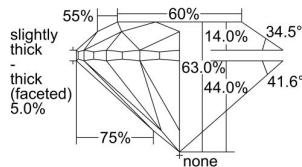

GIA®

FACSIMILE

GIA REPORT 6222777164

Verify this report at gia.edu

GIA DIAMOND DOSSIER®

May 30, 2016
GIA Report Number 6222777164
Shape and Cutting Style ..... Round Brilliant
Measurements ..... 4.68 - 4.71 x 2.96 mm

GRADING RESULTS

Carat Weight ..... 0.41 carat
Color Grade I
Clarity Grade I1
Cut Grade ..... Very Good

ADDITIONAL GRADING INFORMATION

Polish ..... Excellent
Symmetry ..... Excellent
Fluorescence ..... None
Clarity Characteristics ..... Crystal, Feather
Inscription(s): GIA 6222777164

PROPORTIONS

Profile to actual proportions