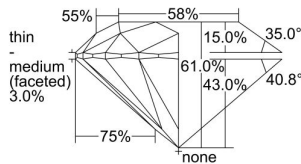

GIA®

FACSIMILE

GIA REPORT 7211399921

Verify this report at gia.edu

GIA DIAMOND DOSSIER®

December 28, 2015
GIA Report Number 7211399921
Shape and Cutting Style ..... Round Brilliant
Measurements ..... 4.43 - 4.46 x 2.71 mm

GRADING RESULTS

Carat Weight ..... 0.32 carat
Color Grade ..... E
Clarity Grade VVS1
Cut Grade ..... Excellent

ADDITIONAL GRADING INFORMATION

Polish ..... Excellent
Symmetry ..... Excellent
Fluorescence ..... Medium Blue
Clarity Characteristics ..... Pinpoint
Inscription(s): GIA 7211399921

PROPORTIONS

Profile to actual proportions