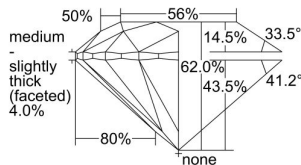

GIA®

FACSIMILE

GIA REPORT 1225534534

Verify this report at gia.edu

GIA DIAMOND DOSSIER®

May 03, 2016
GIA Report Number 1225534534
Shape and Cutting Style ..... Round Brilliant
Measurements ..... 5.97 - 5.99 x 3.70 mm

GRADING RESULTS

Carat Weight ..... 0.81 carat
Color Grade ..... G
Clarity Grade S11
Cut Grade ..... Excellent

ADDITIONAL GRADING INFORMATION

Polish ..... Excellent
Symmetry ..... Excellent
Fluorescence ..... None
Clarity Characteristics ..... Cloud, Feather
Inscription(s): GIA 1225534534

PROPORTIONS

Profile to actual proportions

GRADING SCALES

GIA COLOR SCALE	GIA CLARITY SCALE	GIA CUT SCALE	
D	FLAWLESS	EXCELLENT	
E	INTERNALLY FLAWLESS		
F		VVS₁	VERY GOOD
G	VVS₂		
H	VS₁	GOOD	
I	VS₂		
J	S1₁	FAIR	
K	S1₂		
L	I₁	POOR	
M	I₂		
N	I₃		
O			
P			
Q			
R			
S			
T			
U			
V			
W			
X			
Y			
Z