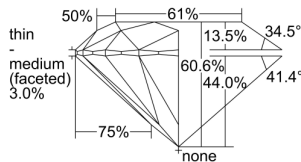

GIA®

FACSIMILE

GIA REPORT 1225530768

Verify this report at gia.edu

GIA DIAMOND DOSSIER®

May 05, 2016
GIA Report Number 1225530768
Shape and Cutting Style ..... Round Brilliant
Measurements ..... 5.79 - 5.81 x 3.52 mm

GRADING RESULTS

Carat Weight ..... 0.72 carat
Color Grade ..... F
Clarity Grade S11
Cut Grade ..... Excellent

ADDITIONAL GRADING INFORMATION

Polish ..... Excellent
Symmetry ..... Excellent
Fluorescence ..... Faint
Clarity Characteristics ..... Crystal, Feather
Inscription(s): GIA 1225530768

PROPORTIONS

Profile to actual proportions

GRADING SCALES

GIA COLOR SCALE	GIA CLARITY SCALE	GIA CUT SCALE	
D	FLAWLESS	EXCELLENT	
E	INTERNALLY FLAWLESS		
F		VVS₁	VERY GOOD
G	VVS₂		
H	VS₁	GOOD	
I	VS₂		
J	S1₁	FAIR	
K	S1₂		
L	I₁	POOR	
M	I₂		
N	I₃		
O			
P			
Q			
R			
S			
T			
U			
V			
W			
X			
Y			
Z