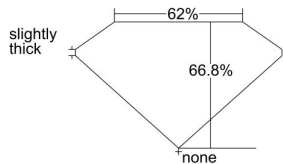

GIA®

FACSIMILE

GIA REPORT 6221428597

Verify this report at gia.edu

GIA DIAMOND DOSSIER®

April 21, 2016
GIA Report Number 6221428597
Shape and Cutting Style ..... Emerald Cut
Measurements ..... 6.42 x 4.58 x 3.06 mm

GRADING RESULTS

Carat Weight ..... 0.81 carat
Color Grade ..... F
Clarity Grade VS1

ADDITIONAL GRADING INFORMATION

Polish ..... Excellent
Symmetry ..... Very Good
Fluorescence ..... None
Clarity Characteristics ..... Crystal, Cloud, Pinpoint
Inscription(s): GIA 6221428597

PROPORTIONS

Profile not to actual proportions

GRADING SCALES

GIA COLOR SCALE		GIA CLARITY SCALE				
COLORLESS	D	VERY VERY SLIGHTLY INCLUDED	FLAWLESS			
	E		INTERNALLY FLAWLESS			
	F		VVS₁			
	NEAR COLORLESS	G	VERY SLIGHTLY INCLUDED	VVS₂		
		H		VS₁		
		FAINT	I	SLIGHTLY INCLUDED	VS₂	
			J		SI₁	
			LIGHT	K	INCLUDED	SI₂
	L	I₁				
	M	I₂				
N	NOT GRADED	I₃				
O						
P						
Q						
R						
S						
T						
U						
V						
W						
X						
Y						
Z