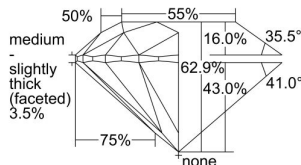

GIA®

FACSIMILE

GIA REPORT 3225967384

Verify this report at gia.edu

GIA DIAMOND DOSSIER®

June 20, 2016
GIA Report Number 3225967384
Shape and Cutting Style ..... Round Brilliant
Measurements ..... 4.91 - 4.94 x 3.10 mm

GRADING RESULTS

Carat Weight ..... 0.46 carat
Color Grade ..... G
Clarity Grade S11
Cut Grade ..... Excellent

ADDITIONAL GRADING INFORMATION

Polish ..... Excellent
Symmetry ..... Excellent
Fluorescence ..... Faint
Clarity Characteristics ..... Feather, Cloud
Inscription(s): GIA 3225967384

PROPORTIONS

Profile to actual proportions

GRADING SCALES

GIA COLOR SCALE

COLORED	D
	E
	F
	G
	H
	I
	J
NEAR COLORLESS	K
	L
	M
	N
	O
	P
	Q
	R
	S
	T
	U
	V
	W
	X
	Y
	Z

GIA CLARITY SCALE

FLAWLESS	VERY VERY SLIGHTLY INCLUDED	VVS₁	VVS₂	VS₁	VS₂	S1₁	S1₂	I₁	I₂	I₃	
											INTERNAL FLAWLESS

GIA CUT SCALE

EXCELLENT
VERY GOOD
GOOD
FAIR
POOR