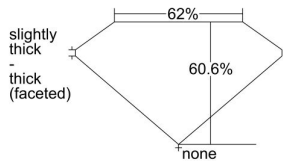

GIA®

FACSIMILE

GIA REPORT 6222537480

Verify this report at gia.edu

GIA DIAMOND DOSSIER®

May 09, 2016
GIA Report Number 6222537480
Shape and Cutting Style ..... Pear Brilliant
Measurements ..... 7.94 x 5.00 x 3.03 mm

GRADING RESULTS

Carat Weight ..... 0.72 carat
Color Grade ..... G
Clarity Grade VS2

ADDITIONAL GRADING INFORMATION

Polish ..... Excellent
Symmetry ..... Very Good
Fluorescence ..... Strong Blue
Clarity Characteristics ..... Crystal
Inscription(s): GIA 6222537480

PROPORTIONS

Profile not to actual proportions

GRADING SCALES

GIA COLOR SCALE		GIA CLARITY SCALE			
COLORLESS	D	VERY VERY SLIGHTLY INCLUDED	FLAWLESS		
	E		INTERNALLY FLAWLESS		
	F	VERY SLIGHTLY INCLUDED	VVS₁		
	G		VVS₂		
	H		VS₁		
	NEAR COLORLESS	I	SLIGHTLY INCLUDED	VS₂	
		J		SI₁	
		FAINT	K	INCLUDED	SI₂
			L		I₁
			M		I₂
VERY LIGHT	N	LIGHT	I₃		
	O				
	P				
	Q				
LIGHT	R				
	S				
	T				
	U				
	V				
	Z