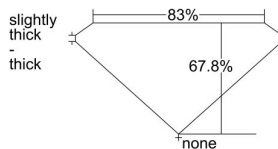

GIA®

FACSIMILE

GIA REPORT 2165964186

Verify this report at gia.edu

GIA DIAMOND DOSSIER®

March 04, 2015
GIA Report Number 2165964186
Shape and Cutting Style ..... Square Modified Brilliant
Measurements ..... 5.18 x 5.12 x 3.47 mm

GRADING RESULTS

Carat Weight ..... 0.72 carat
Color Grade ..... H
Clarity Grade VS1

ADDITIONAL GRADING INFORMATION

Polish ..... Good
Symmetry ..... Good
Fluorescence ..... Faint
Clarity Characteristics ..... Cloud, Pinpoint
Inscription(s): GIA 2165964186, EGL US29276401D

PROPORTIONS

Profile not to actual proportions

GRADING SCALES

GIA COLOR SCALE		GIA CLARITY SCALE			
COLORLESS	D	VERY VERY SLIGHTLY INCLUDED	FLAWLESS		
	E		INTERNALLY FLAWLESS		
	F	VERY SLIGHTLY INCLUDED	VVS₁		
	G		VVS₂		
	H		VS₁		
	NEAR COLORLESS	I	SLIGHTLY INCLUDED	VS₂	
		J		SI₁	
		FAINT	K	INCLUDED	SI₂
			L		I₁
			M		I₂
VERY LIGHT			N	LIGHT	I₃
			O		
			P		
	Q				
LIGHT	R				
	S				
	T				
	U				
	V				
	W				
	X				
	Y				
	Z