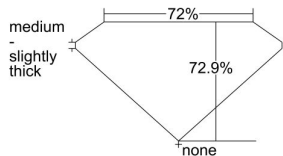

GIA®

FACSIMILE

GIA REPORT 6225292067

Verify this report at gia.edu

GIA DIAMOND DOSSIER®

April 07, 2016
GIA Report Number 6225292067
Shape and Cutting Style ..... Square Modified Brilliant
Measurements ..... 5.06 x 5.05 x 3.68 mm

GRADING RESULTS

Carat Weight ..... 0.76 carat
Color Grade ..... E
Clarity Grade VS2

ADDITIONAL GRADING INFORMATION

Polish ..... Excellent
Symmetry ..... Very Good
Fluorescence ..... None
Clarity Characteristics..... Crystal, Cloud, Feather
Inscription(s): GIA 6225292067

PROPORTIONS

Profile not to actual proportions

GRADING SCALES

GIA COLOR SCALE		GIA CLARITY SCALE			
COLORLESS	D	VERY VERY SLIGHTLY INCLUDED	FLAWLESS		
	E		INTERNALLY FLAWLESS		
	F	VERY SLIGHTLY INCLUDED	VVS₁		
	G		VVS₂		
	H		VS₁		
	NEAR COLORLESS	I	SLIGHTLY INCLUDED	VS₂	
		J		SI₁	
		FAINT	K	INCLUDED	SI₂
			L		I₁
			M		I₂
N			I₃		
VERY LIGHT	O	LIGHT			
	P				
	Q				
	R				
	S				
	T				
LIGHT	U				
	V				
	W				
	X				
Y					
Z