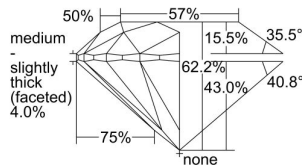

GIA®

FACSIMILE

GIA REPORT 1228972655

Verify this report at gia.edu

GIA DIAMOND DOSSIER®

June 22, 2016
GIA Report Number 1228972655
Shape and Cutting Style ..... Round Brilliant
Measurements ..... 5.43 - 5.47 x 3.39 mm

GRADING RESULTS

Carat Weight ..... 0.62 carat
Color Grade ..... E
Clarity Grade S11
Cut Grade ..... Excellent

ADDITIONAL GRADING INFORMATION

Polish ..... Excellent
Symmetry ..... Excellent
Fluorescence ..... Strong Blue
Clarity Characteristics ..... Crystal, Cloud
Inscription(s): GIA 1228972655

PROPORTIONS

Profile to actual proportions