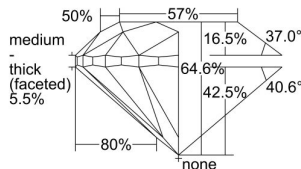

GIA®

FACSIMILE

GIA REPORT 2226936523

Verify this report at gia.edu

GIA DIAMOND DOSSIER®

June 22, 2016
GIA Report Number 2226936523
Shape and Cutting Style ..... Round Brilliant
Measurements ..... 5.50 - 5.55 x 3.57 mm

GRADING RESULTS

Carat Weight ..... 0.70 carat
Color Grade ..... K
Clarity Grade S11
Cut Grade ..... Very Good

ADDITIONAL GRADING INFORMATION

Polish ..... Very Good
Symmetry ..... Very Good
Fluorescence ..... Faint
Clarity Characteristics ..... Crystal, Cloud, Feather
Inscription(s): GIA 2226936523

PROPORTIONS

Profile to actual proportions

GRADING SCALES

GIA COLOR SCALE

COLORLESS	D
	E
	F
	G
	H
	I
	J
NEAR COLORLESS	K
	L
FAIN	M
	N
	O
	P
	R
	S
	T
	U
	V
	W
	X
	Y
LIGHT	Z

GIA CLARITY SCALE

FLAWLESS	VERY VERY SLIGHTLY INCLUDED	VVS₁	VVS₂	VS₁	VS₂	S1₁	S1₂	I₁	I₂	I₃	
											INTERNAL FLAWLESS

GIA CUT SCALE

EXCELLENT
VERY GOOD
GOOD
FAIR
POOR