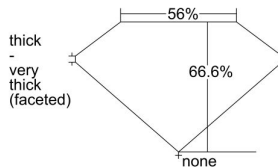

GIA®

FACSIMILE

GIA REPORT 6222894792

Verify this report at gia.edu

GIA DIAMOND DOSSIER®

June 14, 2016
GIA Report Number 6222894792
Shape and Cutting Style ..... Pear Brilliant
Measurements ..... 6.96 x 4.25 x 2.83 mm

GRADING RESULTS

Carat Weight ..... 0.50 carat
Color Grade ..... D
Clarity Grade VVS1

ADDITIONAL GRADING INFORMATION

Polish ..... Excellent
Symmetry ..... Very Good
Fluorescence ..... None
Clarity Characteristics ..... Pinpoint
Inscription(s): GIA 6222894792

PROPORTIONS

Profile not to actual proportions

GRADING SCALES

GIA COLOR SCALE		GIA CLARITY SCALE			
COLORLESS	D	VERY VERY SLIGHTLY INCLUDED	FLAWLESS		
	E		INTERNALLY FLAWLESS		
	F	VERY SLIGHTLY INCLUDED	VVS₁		
	G		VVS₂		
	H		VS₁		
	NEAR COLORLESS	I	SLIGHTLY INCLUDED	VS₂	
		J		SI₁	
		FAINT	K	INCLUDED	SI₂
			L		I₁
			M		I₂
VERY LIGHT	N	LIGHT	I₃		
	O				
	P				
	Q				
LIGHT	R				
	S				
	T				
	U				
	V				
	Z