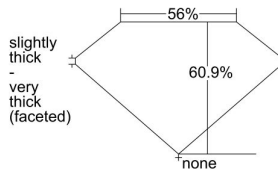

GIA®

FACSIMILE

GIA REPORT

7226679368

Verify this report at gia.edu

GIA DIAMOND DOSSIER®

May 19, 2016
GIA Report Number 7226679368
Shape and Cutting Style ..... Heart Brilliant
Measurements ..... 5.65 x 6.64 x 4.05 mm

GRADING RESULTS

Carat Weight ..... 0.91 carat
Color Grade ..... G
Clarity Grade S11

ADDITIONAL GRADING INFORMATION

Polish ..... Excellent
Symmetry ..... Excellent
Fluorescence ..... None
Clarity Characteristics ..... Crystal, Cloud
Inscription(s): GIA 7226679368

PROPORTIONS

Profile not to actual proportions

GRADING SCALES

GIA COLOR SCALE		GIA CLARITY SCALE			
COLORLESS	D	VERY VERY SLIGHTLY INCLUDED	FLAWLESS		
	E		INTERNALLY FLAWLESS		
	F	VERY SLIGHTLY INCLUDED	VVS₁		
	G		VVS₂		
	H		VS₁		
	NEAR COLORLESS	I	SLIGHTLY INCLUDED	VS₂	
		J		S1₁	
		FAINT	K	INCLUDED	S1₂
			L		I₁
			M		I₂
VERY LIGHT	N	LIGHT	I₃		
	O				
	P				
	Q				
	R