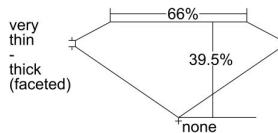

GIA®

FACSIMILE

GIA REPORT

7226867163

Verify this report at gia.edu

GIA DIAMOND DOSSIER®

June 10, 2016
GIA Report Number 7226867163
Shape and Cutting Style ..... Heart Modified Brilliant
Measurements ..... 5.76 x 7.03 x 2.78 mm

GRADING RESULTS

Carat Weight ..... 0.65 carat
Color Grade ..... D
Clarity Grade VS1

ADDITIONAL GRADING INFORMATION

Polish ..... Very Good
Symmetry ..... Fair
Fluorescence ..... None
Clarity Characteristics ..... Indented Natural
Inscription(s): GIA 7226867163

PROPORTIONS

Profile not to actual proportions

GRADING SCALES

GIA COLOR SCALE		GIA CLARITY SCALE			
COLORLESS	D	VERY VERY SLIGHTLY INCLUDED	FLAWLESS		
	E		INTERNALLY FLAWLESS		
	F		VVS₁		
	NEAR COLORLESS	G	VERY SLIGHTLY INCLUDED	VVS₂	
		H		VS₁	
		FAINT	I	SLIGHTLY INCLUDED	VS₂
			J		SI₁
			K	SI₂	
	LIGHT	L	INCLUDED	I₁	
		M		I₂	
N		I₃			
O					
P					
Q					
R