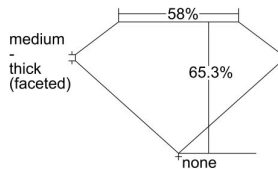

GIA®

FACSIMILE

GIA REPORT 6221869573

Verify this report at gia.edu

GIA DIAMOND DOSSIER®

June 08, 2016
GIA Report Number 6221869573
Shape and Cutting Style ..... Pear Brilliant
Measurements ..... 6.21 x 4.36 x 2.85 mm

GRADING RESULTS

Carat Weight ..... 0.46 carat
Color Grade ..... F
Clarity Grade VS1

ADDITIONAL GRADING INFORMATION

Polish ..... Good
Symmetry ..... Good
Fluorescence ..... None
Clarity Characteristics ..... Cloud, Needle
Inscription(s): GIA 6221869573

PROPORTIONS

Profile not to actual proportions

GRADING SCALES

GIA COLOR SCALE		GIA CLARITY SCALE			
COLORLESS	D	VERY VERY SLIGHTLY INCLUDED	FLAWLESS		
	E		INTERNALLY FLAWLESS		
	F	VERY SLIGHTLY INCLUDED	VVS₁		
	G		VVS₂		
	H		VS₁		
	NEAR COLORLESS	I	SLIGHTLY INCLUDED	VS₂	
		J		SI₁	
		FAINT	K	INCLUDED	SI₂
			L		I₁
			M		I₂
VERY LIGHT			N	LIGHT	I₃
			O		
			P		
	Q				
LIGHT	R				
	S				
	T				
	U				
	V				
	W				
	X				
	Y				
	Z