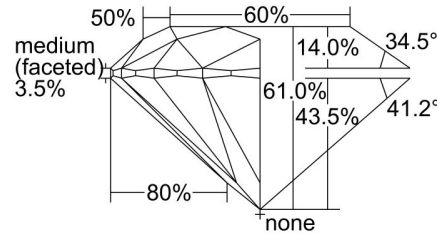

GIA DIAMOND GRADING REPORT

May 09, 2016
 GIA Report Number 6221543021
 Shape and Cutting Style Round Brilliant
 Measurements 6.47 - 6.50 x 3.95 mm

GRADING RESULTS

Carat Weight 1.01 carat
 Color Grade D
 Clarity Grade SI1
 Cut Grade Excellent

Profile to actual proportions

CLARITY CHARACTERISTICS

KEY TO SYMBOLS*

- Crystal
- △ Natural
- ~ Feather
- ☉ Cloud
- ⋈ Indented Natural

* Red symbols denote internal characteristics (inclusions). Green or black symbols denote external characteristics (blemishes). Diagram is an approximate representation of the diamond, and symbols shown indicate type, position, and approximate size of clarity characteristics. All clarity characteristics may not be shown. Details of finish are not shown.