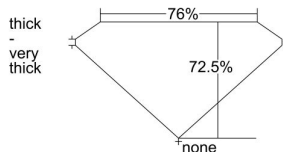

GIA®

FACSIMILE

GIA REPORT 2227942349

Verify this report at gia.edu

GIA DIAMOND DOSSIER®

June 20, 2016
GIA Report Number 2227942349
Shape and Cutting Style ..... Square Modified Brilliant
Measurements ..... 4.86 x 4.85 x 3.51 mm

GRADING RESULTS

Carat Weight ..... 0.72 carat
Color Grade ..... F
Clarity Grade VS1

ADDITIONAL GRADING INFORMATION

Polish ..... Excellent
Symmetry ..... Very Good
Fluorescence ..... None
Clarity Characteristics ..... Feather, Pinpoint
Inscription(s): GIA 2227942349

PROPORTIONS

Profile not to actual proportions

GRADING SCALES

GIA COLOR SCALE		GIA CLARITY SCALE			
COLORLESS	D	VERY VERY SLIGHTLY INCLUDED	FLAWLESS		
	E		INTERNALLY FLAWLESS		
	F	VERY SLIGHTLY INCLUDED	VVS₁		
	G		VVS₂		
	H		VS₁		
	NEAR COLORLESS	I	SLIGHTLY INCLUDED	VS₂	
		J		SI₁	
		FAINT	K	INCLUDED	SI₂
			L		I₁
			M		I₂
VERY LIGHT	N	LIGHT	I₃		
	O				
	P				
	Q				
LIGHT	R				
	S				
	T				
	U				
	V				
	Z