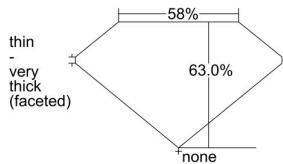

GIA®

FACSIMILE

GIA REPORT 6225889544

Verify this report at gia.edu

GIA DIAMOND DOSSIER®

June 20, 2016
GIA Report Number 6225889544
Shape and Cutting Style ..... Pear Brilliant
Measurements ..... 5.78 x 3.61 x 2.27 mm

GRADING RESULTS

Carat Weight ..... 0.30 carat
Color Grade ..... E
Clarity Grade VS2

ADDITIONAL GRADING INFORMATION

Polish ..... Excellent
Symmetry ..... Very Good
Fluorescence ..... None
Clarity Characteristics..... Cloud, Crystal, Indented Natural
Inscription(s): GIA 6225889544

PROPORTIONS

Profile not to actual proportions

GRADING SCALES

GIA COLOR SCALE		GIA CLARITY SCALE			
COLORLESS	D	VERY VERY SLIGHTLY INCLUDED	FLAWLESS		
	E		INTERNALLY FLAWLESS		
	F	VERY SLIGHTLY INCLUDED	VVS₁		
	G		VVS₂		
	H		VS₁		
	NEAR COLORLESS	I	SLIGHTLY INCLUDED	VS₂	
		J		SI₁	
		FAINT	K	INCLUDED	SI₂
			L		I₁
			M		I₂
VERY LIGHT	N	LIGHT	I₃		
	O				
	P				
	Q				
	R