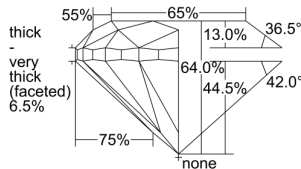

GIA®

FACSIMILE

GIA REPORT 2175682988

Verify this report at gia.edu

GIA DIAMOND DOSSIER®

June 08, 2016
GIA Report Number 2175682988
Shape and Cutting Style ..... Round Brilliant
Measurements ..... 5.18 - 5.23 x 3.34 mm

GRADING RESULTS

Carat Weight ..... 0.59 carat
Color Grade ..... G
Clarity Grade S11
Cut Grade ..... Good

ADDITIONAL GRADING INFORMATION

Polish ..... Good
Symmetry ..... Good
Fluorescence ..... None
Clarity Characteristics ..... Crystal, Feather, Cloud
Inscription(s): GIA 2175682988

PROPORTIONS

Profile to actual proportions