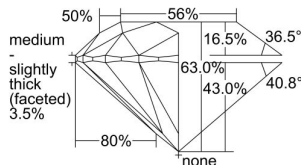

GIA®

FACSIMILE

GIA REPORT 7222947439

Verify this report at gia.edu

GIA DIAMOND DOSSIER®

June 17, 2016
GIA Report Number **7222947439**
Shape and Cutting Style ..... **Round Brilliant**
Measurements ..... **3.93 - 3.96 x 2.49 mm**

GRADING RESULTS

Carat Weight ..... **0.24 carat**
Color Grade ..... **G**
Clarity Grade **VVS1**
Cut Grade ..... **Excellent**

ADDITIONAL GRADING INFORMATION

Polish ..... **Very Good**
Symmetry ..... **Excellent**
Fluorescence ..... **None**
Clarity Characteristics..... **Cloud, Indented Natural, Cavity**
Inspection(s): GIA 7222947439

PROPORTIONS

Profile to actual proportions

GRADING SCALES

GIA COLOR SCALE

COLOURLESS	D
	E
	F
	G
	H
	I
	J
NEAR COLOURLESS	K
	L
Faint	M
	N
	O
	P
	Q
	R
	S
	T
	U
	V
	W
	X
	Y
Light	Z

GIA CLARITY SCALE

FLAWLESS	VERY VERY SLIGHTLY INCLUDED	VVS₁	
			VVS₂
INTERNALLY FLAWLESS	VERY SLIGHTLY INCLUDED	VS₁	
		VS₂	
SLIGHTLY INCLUDED	INCLUDED	SI₁	
		SI₂	
POOR		I₁	
		I₂	
		I₃	

GIA CUT SCALE

EXCELLENT
VERY GOOD
GOOD
FAIR
POOR