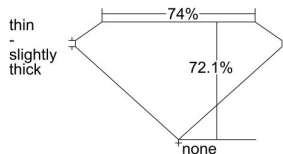

GIA®

FACSIMILE

GIA REPORT 1228928536

Verify this report at gia.edu

GIA DIAMOND DOSSIER®

June 20, 2016
GIA Report Number 1228928536
Shape and Cutting Style ..... Square Modified Brilliant
Measurements ..... 4.87 x 4.83 x 3.48 mm

GRADING RESULTS

Carat Weight ..... 0.70 carat
Color Grade ..... E
Clarity Grade VVS2

ADDITIONAL GRADING INFORMATION

Polish ..... Excellent
Symmetry ..... Very Good
Fluorescence ..... None
Clarity Characteristics..... Cloud, Pinpoint, Indented Natural,
Feather

Inscription(s): GIA 1228928536

PROPORTIONS

Profile not to actual proportions

GRADING SCALES

GIA COLOR SCALE		GIA CLARITY SCALE			
COLORLESS	D	VERY VERY SLIGHTLY INCLUDED	FLAWLESS		
	E		INTERNALLY FLAWLESS		
	F	VERY SLIGHTLY INCLUDED	VVS₁		
	G		VVS₂		
	H		VS₁		
	NEAR COLORLESS	I	SLIGHTLY INCLUDED	VS₂	
		J		SI₁	
		FAINT	K	INCLUDED	SI₂
			L		I₁
			M		I₂
VERY LIGHT	N	LIGHT	I₃		
	O				
	P				
	Q				
	R