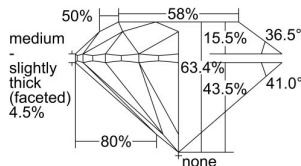

GIA®

FACSIMILE

GIA REPORT 6221925721

Verify this report at gia.edu

GIA DIAMOND DOSSIER®

June 15, 2016
GIA Report Number 6221925721
Shape and Cutting Style ..... Round Brilliant
Measurements ..... 5.02 - 5.06 x 3.20 mm

GRADING RESULTS

Carat Weight ..... 0.51 carat
Color Grade ..... H
Clarity Grade VVS2
Cut Grade ..... Very Good

ADDITIONAL GRADING INFORMATION

Polish ..... Excellent
Symmetry ..... Excellent
Fluorescence ..... None
Clarity Characteristics..Cloud, Needle, Pinpoint, Indented Natural
Inscription(s): GIA 6221925721

PROPORTIONS

Profile to actual proportions

GRADING SCALES

GIA COLOR SCALE	GIA CLARITY SCALE	GIA CUT SCALE	
D	FLAWLESS	EXCELLENT	
E	INTERNALLY FLAWLESS		
F		VVS₁	VERY GOOD
G	VVS₂		
H	VS₁	GOOD	
I	VS₂		
J	SI₁	FAIR	
K	SI₂		
L	I₁	POOR	
M			
N			
O	I₂		
P			
Q	I₃		
R			
S			
T			
U			
V			
W			
X			
Y			
Z