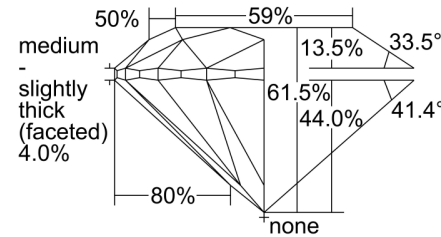

GIA DIAMOND GRADING REPORT

May 28, 2013
 GIA Report Number 2155459346
 Shape and Cutting Style Round Brilliant
 Measurements 15.47 - 15.50 x 9.52 mm

GRADING RESULTS

Carat Weight 14.03 carat
 Color Grade F
 Clarity Grade SI1
 Cut Grade Excellent

PROPORTIONS

Profile to actual proportions

CLARITY CHARACTERISTICS

KEY TO SYMBOLS*

- Crystal
- ~ Feather
- \\ Needle
- ☉ Cloud

* Red symbols denote internal characteristics (inclusions). Green or black symbols denote external characteristics (blemishes). Diagram is an approximate representation of the diamond, and symbols shown indicate type, position, and approximate size of clarity characteristics. All clarity characteristics may not be shown. Details of finish are not shown.