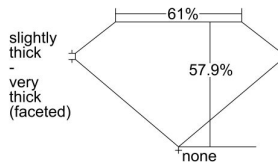

GIA®

FACSIMILE

GIA REPORT

7223815234

Verify this report at gia.edu

GIA DIAMOND DOSSIER®

June 07, 2016
GIA Report Number 7223815234
Shape and Cutting Style ..... Heart Brilliant
Measurements ..... 5.33 x 6.15 x 3.56 mm

GRADING RESULTS

Carat Weight ..... 0.72 carat
Color Grade ..... D
Clarity Grade VS1

ADDITIONAL GRADING INFORMATION

Polish ..... Very Good
Symmetry ..... Excellent
Fluorescence ..... None
Clarity Characteristics..... Cloud, Needle, Pinpoint
Inscription(s): GIA 7223815234

PROPORTIONS

Profile not to actual proportions

GRADING SCALES

GIA COLOR SCALE		GIA CLARITY SCALE			
COLORLESS	D	VERY VERY SLIGHTLY INCLUDED	FLAWLESS		
	E		INTERNALLY FLAWLESS		
	F	VERY SLIGHTLY INCLUDED	VVS₁		
	G		VVS₂		
	H		VS₁		
	NEAR COLORLESS	I	SLIGHTLY INCLUDED	VS₂	
		J		SI₁	
		FAINT	K	INCLUDED	SI₂
			L		I₁
			M		I₂
VERY LIGHT	N	LIGHT	I₃		
	O				
	P				
	Q				
	R