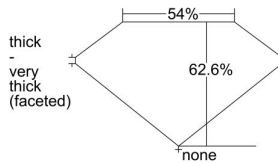

GIA®

FACSIMILE

GIA REPORT 5223813723

Verify this report at gia.edu

GIA DIAMOND DOSSIER®

June 08, 2016
GIA Report Number 5223813723
Shape and Cutting Style ..... Oval Brilliant
Measurements ..... 6.83 x 4.64 x 2.90 mm

GRADING RESULTS

Carat Weight ..... 0.61 carat
Color Grade ..... E
Clarity Grade VS2

ADDITIONAL GRADING INFORMATION

Polish ..... Excellent
Symmetry ..... Good
Fluorescence ..... None
Clarity Characteristics ..... Feather
Inscription(s): GIA 5223813723

PROPORTIONS

Profile not to actual proportions

GRADING SCALES

GIA COLOR SCALE		GIA CLARITY SCALE			
COLORLESS	D	VERY VERY SLIGHTLY INCLUDED	FLAWLESS		
	E		INTERNALLY FLAWLESS		
	F	VERY SLIGHTLY INCLUDED	VVS₁		
	G		VVS₂		
	H		VS₁		
	NEAR COLORLESS	I	SLIGHTLY INCLUDED	VS₂	
		J		SI₁	
		FAINT	K	INCLUDED	SI₂
			L		I₁
			M		I₂
VERT LIGHT	N	LIGHT	I₃		
	O				
	P				
	Q				
	R