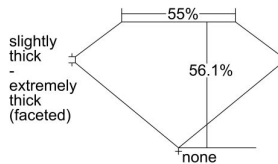

GIA®

FACSIMILE

GIA REPORT 5226815337

Verify this report at gia.edu

GIA DIAMOND DOSSIER®

June 08, 2016
GIA Report Number 5226815337
Shape and Cutting Style ..... Heart Brilliant
Measurements ..... 4.55 x 5.55 x 3.11 mm

GRADING RESULTS

Carat Weight ..... 0.50 carat
Color Grade ..... D
Clarity Grade VS1

ADDITIONAL GRADING INFORMATION

Polish ..... Very Good
Symmetry ..... Good
Fluorescence ..... None
Clarity Characteristics ..... Feather, Pinpoint
Inscription(s): GIA 5226815337

PROPORTIONS

Profile not to actual proportions

GRADING SCALES

GIA COLOR SCALE		GIA CLARITY SCALE			
COLORLESS	D	VERY SLIGHTLY INCLUDED	FLAWLESS		
	E		INTERNALLY FLAWLESS		
	F	SLIGHTLY INCLUDED	VS₁		
	G		VS₂		
	H		VS₁		
	NEAR COLORLESS	I	VERY SLIGHTLY INCLUDED	VS₂	
		J		SI₁	
		FAINT	K	SLIGHTLY INCLUDED	SI₂
			L		I₁
			M		I₂
VERY LIGHT	N	INCLUDED	I₃		
	O				
	P				
	Q				
	R				
	S				
	T				
LIGHT	U				
	V				
	W				
	X				
Y					
Z