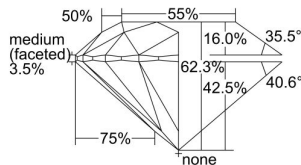

GIA®

FACSIMILE

GIA REPORT 6222778815

Verify this report at gia.edu

GIA DIAMOND DOSSIER®

June 01, 2016
GIA Report Number 6222778815
Shape and Cutting Style ..... Round Brilliant
Measurements ..... 4.82 - 4.84 x 3.01 mm

GRADING RESULTS

Carat Weight ..... 0.43 carat
Color Grade ..... E
Clarity Grade VS1
Cut Grade ..... Excellent

ADDITIONAL GRADING INFORMATION

Polish ..... Excellent
Symmetry ..... Excellent
Fluorescence ..... Medium Blue
Clarity Characteristics..... Cloud, Crystal, Pinpoint
Inspection(s): GIA 6222778815

PROPORTIONS

Profile to actual proportions

GRADING SCALES

GIA COLOR SCALE	GIA CLARITY SCALE	GIA CUT SCALE
Colorless	Flawless	Excellent
Near Colorless	Internally Flawless	
Faint	VVS₁	Very Good
Very Light	VVS₂	
Light	VS₁	Good
	VS₂	
	SI₁	Fair
	SI₂	
	I₁	Poor
	I₂	
	I₃