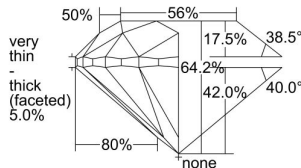

GIA®

FACSIMILE

GIA REPORT 1225828541

Verify this report at gia.edu

GIA DIAMOND DOSSIER®

June 07, 2016
GIA Report Number 1225828541
Shape and Cutting Style ..... Round Brilliant
Measurements ..... 5.53 - 5.55 x 3.56 mm

GRADING RESULTS

Carat Weight ..... 0.70 carat
Color Grade I
Clarity Grade VS1
Cut Grade ..... Very Good

ADDITIONAL GRADING INFORMATION

Polish ..... Excellent
Symmetry ..... Excellent
Fluorescence ..... Strong Blue
Clarity Characteristics..... Crystal, Feather, Indented Natural
Inscription(s): GIA 1225828541

PROPORTIONS

Profile to actual proportions

GRADING SCALES

GIA COLOR SCALE

COLORESS	D
	E
	F
	G
	H
	I
	J
NEAR COLORESS	K
	L
FAINT	M
	N
	O
	P
VERY LIGHT	Q
	R
	S
	T
	U
	V
	W
	X
	Y
LIGHT	Z

GIA CLARITY SCALE

VERY VERY SLIGHTLY INCLUDED	FLAWLESS
	INTERNALLY FLAWLESS
VERY SLIGHTLY INCLUDED	VVS₁
	VVS₂
SLIGHTLY INCLUDED	VS₁
	VS₂
INCLUDED	SI₁
	SI₂
INCLUDED	I₁
	I₂
	I₃

GIA CUT SCALE

EXCELLENT
VERY GOOD
GOOD
FAIR
POOR