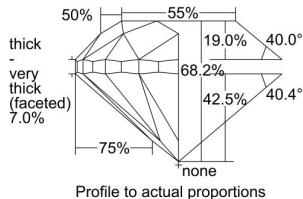

GIA®

FACSIMILE

GIA REPORT 6221816306

Verify this report at gia.edu

GIA DIAMOND DOSSIER®

June 02, 2016
GIA Report Number 6221816306
Shape and Cutting Style ..... Round Brilliant
Measurements ..... 4.43 - 4.48 x 3.04 mm

GRADING RESULTS

Carat Weight ..... 0.40 carat
Color Grade ..... D
Clarity Grade VS1
Cut Grade ..... Fair

ADDITIONAL GRADING INFORMATION

Polish ..... Excellent
Symmetry ..... Good
Fluorescence ..... Medium Blue
Clarity Characteristics..... Cavity, Indented Natural, Pinpoint
Inscription(s): GIA 6221816306

PROPORTIONS

GRADING SCALES

GIA COLOR SCALE

COLORLESS	D
	E
	F
	G
	H
	I
	J
NEAR COLORLESS	K
	L
FAIN	M
	N
	O
	P
	R
	S
	T
	U
	V
	W
	X
	Y
LIGHT	Z

GIA CLARITY SCALE

FLAWLESS	VERY VERY SLIGHTLY INCLUDED	VVS₁	VVS₂	VS₁	VS₂	SI₁	SI₂	I₁	I₂	I₃	
											VERY SLIGHTLY INCLUDED
INTERNALLY FLAWLESS	VERY SLIGHTLY INCLUDED										

GIA CUT SCALE

EXCELLENT
VERY GOOD
GOOD
FAIR
POOR