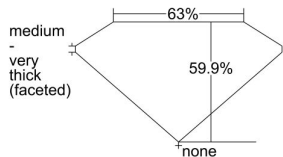

GIA®

FACSIMILE

GIA REPORT 6221784166

Verify this report at gia.edu

GIA DIAMOND DOSSIER®

June 02, 2016
GIA Report Number 6221784166
Shape and Cutting Style ..... Pear Brilliant
Measurements ..... 6.05 x 3.71 x 2.22 mm

GRADING RESULTS

Carat Weight ..... 0.30 carat
Color Grade ..... G
Clarity Grade VS1

ADDITIONAL GRADING INFORMATION

Polish ..... Excellent
Symmetry ..... Very Good
Fluorescence ..... None
Clarity Characteristics ..... Feather, Cavity, Cloud
Inscription(s): GIA 6221784166

PROPORTIONS

Profile not to actual proportions

GRADING SCALES

GIA COLOR SCALE		GIA CLARITY SCALE			
COLORLESS	D	VERY VERY SLIGHTLY INCLUDED	FLAWLESS		
	E		INTERNALLY FLAWLESS		
	F	VERY SLIGHTLY INCLUDED	VVS₁		
	G		VVS₂		
	H		VS₁		
	NEAR COLORLESS	I	SLIGHTLY INCLUDED	VS₂	
		J		SI₁	
		FAINT	K	INCLUDED	SI₂
			L		I₁
			M		I₂
VERY LIGHT	N	LIGHT	I₃		
	O				
	P				
	Q				
	R