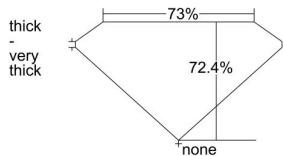

GIA®

FACSIMILE

GIA REPORT 1225815984

Verify this report at gia.edu

GIA DIAMOND DOSSIER®

June 08, 2016
GIA Report Number 1225815984
Shape and Cutting Style ..... Square Modified Brilliant
Measurements ..... 4.79 x 4.76 x 3.45 mm

GRADING RESULTS

Carat Weight ..... 0.70 carat
Color Grade ..... G
Clarity Grade VS1

ADDITIONAL GRADING INFORMATION

Polish ..... Excellent
Symmetry ..... Very Good
Fluorescence ..... None
Clarity Characteristics ..... Feather, Pinpoint
Inscription(s): GIA 1225815984

PROPORTIONS

Profile not to actual proportions

GRADING SCALES

GIA COLOR SCALE		GIA CLARITY SCALE		
COLORLESS	D	VERY VERY SLIGHTLY INCLUDED	FLAWLESS	
	E		INTERNALLY FLAWLESS	
	F		VVS₁	
	G		VVS₂	
	NEAR COLORLESS	H	VERY SLIGHTLY INCLUDED	VS₁
		I		VS₂
		J		SI₁
		K		SI₂
	FAINT	L	SLIGHTLY INCLUDED	I₁
		M		I₂
N		I₃		
O				
VERT LIGHT	P	INCLUDED		
	Q			
	R			
	S			
	T			
	U			
	V			
	W			
LIGHT	X			
	Y			
	Z