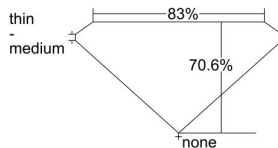

GIA®

FACSIMILE

GIA REPORT 1223815811

Verify this report at gia.edu

GIA DIAMOND DOSSIER®

June 08, 2016
GIA Report Number 1223815811
Shape and Cutting Style ..... Square Modified Brilliant
Measurements ..... 4.26 x 4.22 x 2.98 mm

GRADING RESULTS

Carat Weight ..... 0.42 carat
Color Grade ..... D
Clarity Grade VS1

ADDITIONAL GRADING INFORMATION

Polish ..... Excellent
Symmetry ..... Very Good
Fluorescence ..... None
Clarity Characteristics..... Crystal, Cloud, Pinpoint, Needle
Inscription(s): GIA 1223815811

PROPORTIONS

Profile not to actual proportions

GRADING SCALES

GIA COLOR SCALE		GIA CLARITY SCALE			
COLORLESS	D	VERY VERY SLIGHTLY INCLUDED	FLAWLESS		
	E		INTERNALLY FLAWLESS		
	F	VERY SLIGHTLY INCLUDED	VVS₁		
	G		VVS₂		
	H		VS₁		
	NEAR COLORLESS	I	SLIGHTLY INCLUDED	VS₂	
		J		SI₁	
		FAINT	K	INCLUDED	SI₂
			L		I₁
			M		I₂
VERY LIGHT	N	LIGHT	I₃		
	O				
	P				
	Q				
	R				
	S				
	T				
LIGHT	U				
	V				
	W				
	X				
Y					
Z