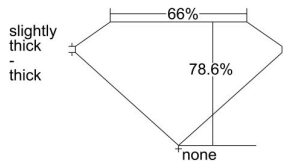

GIA®

FACSIMILE

GIA REPORT 6225817031

Verify this report at gia.edu

GIA DIAMOND DOSSIER®

June 08, 2016
GIA Report Number 6225817031
Shape and Cutting Style ..... **Square Modified Brilliant**
Measurements ..... 4.91 x 4.84 x 3.80 mm

GRADING RESULTS

Carat Weight ..... 0.80 carat
Color Grade ..... E
Clarity Grade VS1

ADDITIONAL GRADING INFORMATION

Polish ..... Excellent
Symmetry ..... Very Good
Fluorescence ..... None
Clarity Characteristics..... Cloud, Feather, Pinpoint, Needle
Inscription(s): GIA 6225817031

PROPORTIONS

Profile not to actual proportions

GRADING SCALES

GIA COLOR SCALE		GIA CLARITY SCALE			
COLORLESS	D	VERY VERY SLIGHTLY INCLUDED	FLAWLESS		
	E		INTERNALLY FLAWLESS		
	F	VERY SLIGHTLY INCLUDED	VVS₁		
	G		VVS₂		
	H		VS₁		
	NEAR COLORLESS	I	SLIGHTLY INCLUDED	VS₂	
		J		SI₁	
		FAINT	K	INCLUDED	SI₂
			L		I₁
			M		I₂
VERY LIGHT	N	LIGHT	I₃		
	O				
	P				
	Q				
LIGHT	R				
	S				
	T				
	U				
	V				
	Z