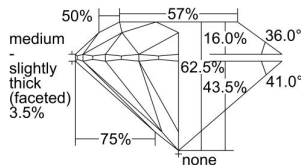

GIA®

FACSIMILE

GIA REPORT 7228879028

Verify this report at gia.edu

GIA DIAMOND DOSSIER®

June 09, 2016
GIA Report Number **7228879028**
Shape and Cutting Style ..... **Round Brilliant**
Measurements ..... **5.10 - 5.12 x 3.19 mm**

GRADING RESULTS

Carat Weight ..... **0.51 carat**
Color Grade ..... **G**
Clarity Grade **VS1**
Cut Grade ..... **Excellent**

ADDITIONAL GRADING INFORMATION

Polish ..... **Excellent**
Symmetry ..... **Excellent**
Fluorescence ..... **Strong Blue**
Clarity Characteristics..... **Cloud**
Inscription(s): **GIA 7228879028**

PROPORTIONS

Profile to actual proportions