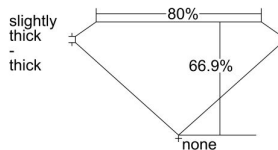

GIA®

FACSIMILE

GIA REPORT 5226773763

Verify this report at gia.edu

GIA DIAMOND DOSSIER®

June 07, 2016
GIA Report Number 5226773763
Shape and Cutting Style ..... Emerald Cut
Measurements ..... 5.10 x 4.08 x 2.73 mm

GRADING RESULTS

Carat Weight ..... 0.50 carat
Color Grade ..... D
Clarity Grade VS1

ADDITIONAL GRADING INFORMATION

Polish ..... Very Good
Symmetry ..... Very Good
Fluorescence ..... None
Clarity Characteristics..... Cloud, Crystal, Pinpoint
Inscription(s): GIA 5226773763

PROPORTIONS

Profile not to actual proportions

GRADING SCALES

GIA COLOR SCALE		GIA CLARITY SCALE			
COLORLESS	D	VERY VERY SLIGHTLY INCLUDED	FLAWLESS		
	E		INTERNALLY FLAWLESS		
	F	VERY SLIGHTLY INCLUDED	VVS₁		
	G		VVS₂		
	H		VS₁		
	NEAR COLORLESS	I	SLIGHTLY INCLUDED	VS₂	
		J		SI₁	
		FAINT	K	INCLUDED	SI₂
			L		I₁
			M		I₂
VERY LIGHT	N	LIGHT	I₃		
	O				
	P				
	Q				
	R