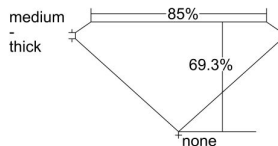

GIA®

FACSIMILE

GIA REPORT

7222784465

Verify this report at gia.edu

GIA DIAMOND DOSSIER®

June 07, 2016

GIA Report Number 7222784465

Shape and Cutting Style ..... Square Modified Brilliant

Measurements ..... 4.53 x 4.41 x 3.06 mm

GRADING RESULTS

Carat Weight ..... 0.50 carat

Color Grade ..... D

Clarity Grade VS2

ADDITIONAL GRADING INFORMATION

Polish ..... Excellent

Symmetry ..... Good

Fluorescence ..... None

Clarity Characteristics..... Cloud, Crystal

Inscription(s): GIA 7222784465

PROPORTIONS

Profile not to actual proportions

GRADING SCALES

GIA COLOR SCALE		GIA CLARITY SCALE			
COLORLESS	D	VERY VERY SLIGHTLY INCLUDED	FLAWLESS		
	E		INTERNALLY FLAWLESS		
	F	VERY SLIGHTLY INCLUDED	VVS₁		
	G		VVS₂		
	H		VS₁		
	NEAR COLORLESS	I	SLIGHTLY INCLUDED	VS₂	
		J		SI₁	
		FAINT	K	INCLUDED	SI₂
			L		I₁
			M		I₂
VERY LIGHT	N	LIGHT	I₃		
	O				
	P				
	Q				
LIGHT	R				
	S				
	T				
	U				
	V				
	W				
	X				
Y					
Z