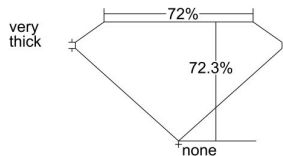

GIA®

FACSIMILE

GIA REPORT 1227868785

Verify this report at gia.edu

GIA DIAMOND DOSSIER®

June 10, 2016
GIA Report Number 1227868785
Shape and Cutting Style ..... Square Modified Brilliant
Measurements ..... 4.80 x 4.68 x 3.38 mm

GRADING RESULTS

Carat Weight ..... 0.70 carat
Color Grade ..... F
Clarity Grade VS2

ADDITIONAL GRADING INFORMATION

Polish ..... Excellent
Symmetry ..... Very Good
Fluorescence ..... None
Clarity Characteristics ..... Feather
Inscription(s): GIA 1227868785

PROPORTIONS

Profile not to actual proportions

GRADING SCALES

GIA COLOR SCALE		GIA CLARITY SCALE			
COLORLESS	D	VERY VERY SLIGHTLY INCLUDED	FLAWLESS		
	E		INTERNALLY FLAWLESS		
	F	VERY SLIGHTLY INCLUDED	VVS₁		
	G		VVS₂		
	H		VS₁		
	NEAR COLORLESS	I	SLIGHTLY INCLUDED	VS₂	
		J		SI₁	
		FAINT	K	INCLUDED	SI₂
			L		I₁
			M		I₂
VERY LIGHT	N	LIGHT	I₃		
	O				
	P				
	Q				
LIGHT	R				
	S				
	T				
	U				
	V				
	Z