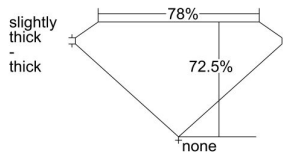

GIA®

FACSIMILE

GIA REPORT 6222786643

Verify this report at gia.edu

GIA DIAMOND DOSSIER®

June 02, 2016
GIA Report Number 6222786643
Shape and Cutting Style ..... Square Modified Brilliant
Measurements ..... 4.76 x 4.72 x 3.42 mm

GRADING RESULTS

Carat Weight ..... 0.70 carat
Color Grade ..... E
Clarity Grade VS2

ADDITIONAL GRADING INFORMATION

Polish ..... Very Good
Symmetry ..... Very Good
Fluorescence ..... None
Clarity Characteristics ..... Crystal, Cloud
Inscription(s): GIA 6222786643

PROPORTIONS

Profile not to actual proportions

GRADING SCALES

GIA COLOR SCALE		GIA CLARITY SCALE			
COLORLESS	D	VERY VERY SLIGHTLY INCLUDED	FLAWLESS		
	E		INTERNALLY FLAWLESS		
	F	VERY SLIGHTLY INCLUDED	VVS₁		
	G		VVS₂		
	H		VS₁		
	NEAR COLORLESS	I	SLIGHTLY INCLUDED	VS₂	
		J		SI₁	
		FAINT	K	INCLUDED	SI₂
			L		I₁
			M		I₂
VERY LIGHT	N	LIGHT	I₃		
	O				
	P				
	Q				
	R