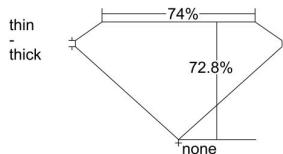

GIA®

FACSIMILE

GIA REPORT

7228816190

Verify this report at gia.edu

GIA DIAMOND DOSSIER®

June 08, 2016
GIA Report Number 7228816190
Shape and Cutting Style ..... Square Modified Brilliant
Measurements ..... 4.79 x 4.76 x 3.46 mm

GRADING RESULTS

Carat Weight ..... 0.70 carat
Color Grade ..... E
Clarity Grade VS2

ADDITIONAL GRADING INFORMATION

Polish ..... Excellent
Symmetry ..... Very Good
Fluorescence ..... None
Clarity Characteristics..... Crystal, Feather, Cloud
Inscription(s): GIA 7228816190

PROPORTIONS

Profile not to actual proportions

GRADING SCALES

GIA COLOR SCALE		GIA CLARITY SCALE			
COLORLESS	D	VERY VERY SLIGHTLY INCLUDED	FLAWLESS		
	E		INTERNALLY FLAWLESS		
	F	VERY SLIGHTLY INCLUDED	VVS₁		
	G		VVS₂		
	H		VS₁		
	NEAR COLORLESS	I	SLIGHTLY INCLUDED	VS₂	
		J		SI₁	
		FAINT	K	INCLUDED	SI₂
			L		I₁
			M		I₂
VERY LIGHT	N	LIGHT	I₃		
	O				
	P				
	Q				
LIGHT	R				
	S				
	T				
	U				
	V				
	Z