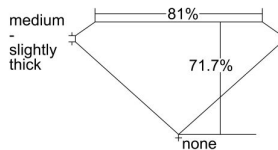

GIA®

FACSIMILE

GIA REPORT 2227868757

Verify this report at gia.edu

GIA DIAMOND DOSSIER®

June 13, 2016
GIA Report Number 2227868757
Shape and Cutting Style ..... Square Modified Brilliant
Measurements ..... 3.74 x 3.73 x 2.67 mm

GRADING RESULTS

Carat Weight ..... 0.30 carat
Color Grade ..... F
Clarity Grade VVS1

ADDITIONAL GRADING INFORMATION

Polish ..... Excellent
Symmetry ..... Very Good
Fluorescence ..... None
Clarity Characteristics ..... Pinpoint, Feather
Inscription(s): GIA 2227868757

PROPORTIONS

Profile not to actual proportions

GRADING SCALES

GIA COLOR SCALE		GIA CLARITY SCALE			
COLORLESS	D	VERY VERY SLIGHTLY INCLUDED	FLAWLESS		
	E		INTERNALLY FLAWLESS		
	F	VERY SLIGHTLY INCLUDED	VVS₁		
	G		VVS₂		
	H		VS₁		
	NEAR COLORLESS	I	SLIGHTLY INCLUDED	VS₂	
		J		SI₁	
		FAINT	K	INCLUDED	SI₂
			L		I₁
			M		I₂
VERY LIGHT	N	LIGHT	I₃		
	O				
	P				
	Q				
	R