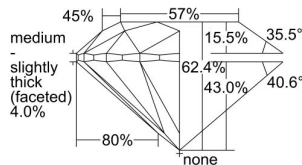

GIA®

FACSIMILE

GIA REPORT 1227884576

Verify this report at gia.edu

GIA DIAMOND DOSSIER®

June 10, 2016
GIA Report Number 1227884576
Shape and Cutting Style ..... Round Brilliant
Measurements ..... 4.89 - 4.93 x 3.06 mm

GRADING RESULTS

Carat Weight ..... 0.46 carat
Color Grade ..... F
Clarity Grade VS1
Cut Grade ..... Excellent

ADDITIONAL GRADING INFORMATION

Polish ..... Excellent
Symmetry ..... Excellent
Fluorescence ..... Medium Blue
Clarity Characteristics..... Crystal, Pinpoint, Needle
Inscription(s): GIA 1227884576

PROPORTIONS

Profile to actual proportions

GRADING SCALES

GIA COLOR SCALE	GIA CLARITY SCALE	GIA CUT SCALE	
D	FLAWLESS	EXCELLENT	
E	INTERNALLY FLAWLESS		
F		VVS₁	VERY GOOD
G	VVS₂		
H	VS₁	GOOD	
I	VS₂		
J	SI₁	FAIR	
K	SI₂		
L	I₁	POOR	
M	I₂		
N	I₃		
O			
P			
Q			
R			
S			
T			
U			
V			
W			
X			
Y			
Z