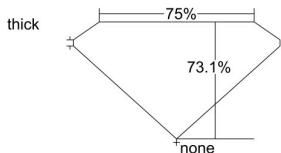

GIA®

FACSIMILE

GIA REPORT 6225815942

Verify this report at gia.edu

GIA DIAMOND DOSSIER®

June 08, 2016
GIA Report Number 6225815942
Shape and Cutting Style ..... Square Modified Brilliant
Measurements ..... 4.86 x 4.84 x 3.54 mm

GRADING RESULTS

Carat Weight ..... 0.70 carat
Color Grade ..... G
Clarity Grade VS2

ADDITIONAL GRADING INFORMATION

Polish ..... Excellent
Symmetry ..... Excellent
Fluorescence ..... None
Clarity Characteristics ..... Crystal
Inscription(s): GIA 6225815942

PROPORTIONS

Profile not to actual proportions

GRADING SCALES

GIA COLOR SCALE		GIA CLARITY SCALE		
COLORLESS	D	VERY VERY SLIGHTLY INCLUDED	FLAWLESS	
	E		INTERNALLY FLAWLESS	
	F		VVS₁	
	NEAR COLORLESS	G	VERY SLIGHTLY INCLUDED	VVS₂
		H		VS₁
		I	SLIGHTLY INCLUDED	VS₂
		J		SI₁
		K		SI₂
	FAINT	L	INCLUDED	I₁
		M		I₂
N		I₃		
O				
VERT LIGHT		P		
		Q		
		R		
		S		
	T			
	U			
	LIGHT	V		
		W		
X				
Y				
	Z