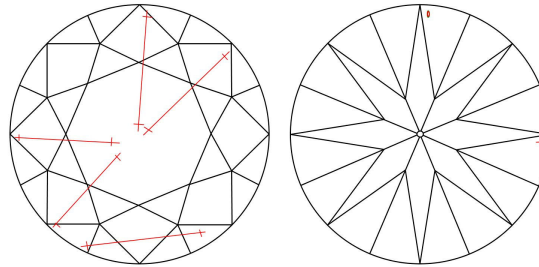

GIA DIAMOND GRADING REPORT

 March 03, 2016
 GIA Report Number 2217970654
 Shape and Cutting Style Round Brilliant
 Measurements 6.41 - 6.43 x 3.96 mm

GRADING RESULTS

 Carat Weight 1.01 carat
 Color Grade K
 Clarity Grade SI1
 Cut Grade Excellent

Profile to actual proportions

CLARITY CHARACTERISTICS

KEY TO SYMBOLS*

-  Twinning Wisp
-  Feather
-  Knot

* Red symbols denote internal characteristics (inclusions). Green or black symbols denote external characteristics (blemishes). Diagram is an approximate representation of the diamond, and symbols shown indicate type, position, and approximate size of clarity characteristics. All clarity characteristics may not be shown. Details of finish are not shown.