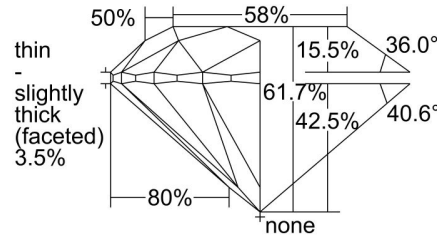

GIA DIAMOND GRADING REPORT

 March 03, 2016
 GIA Report Number 2217970654
 Shape and Cutting Style Round Brilliant
 Measurements 6.41 - 6.43 x 3.96 mm

GRADING RESULTS

 Carat Weight 1.01 carat
 Color Grade K
 Clarity Grade SI1
 Cut Grade Excellent

Profile to actual proportions

CLARITY CHARACTERISTICS

KEY TO SYMBOLS*

-  Twinning Wisp
-  Feather
-  Knot

* Red symbols denote internal characteristics (inclusions). Green or black symbols denote external characteristics (blemishes). Diagram is an approximate representation of the diamond, and symbols shown indicate type, position, and approximate size of clarity characteristics. All clarity characteristics may not be shown. Details of finish are not shown.