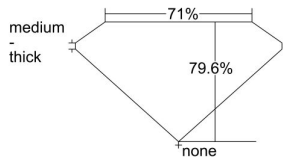

GIA®

FACSIMILE

GIA REPORT 1225889734

Verify this report at gia.edu

GIA DIAMOND DOSSIER®

June 10, 2016
GIA Report Number 1225889734
Shape and Cutting Style ..... Square Modified Brilliant
Measurements ..... 5.02 x 4.99 x 3.97 mm

GRADING RESULTS

Carat Weight ..... 0.90 carat
Color Grade ..... F
Clarity Grade VS1

ADDITIONAL GRADING INFORMATION

Polish ..... Excellent
Symmetry ..... Very Good
Fluorescence ..... None
Clarity Characteristics..... Feather, Indented Natural, Needle,
Pinpoint

Inscription(s): GIA 1225889734

PROPORTIONS

Profile not to actual proportions

GRADING SCALES

GIA COLOR SCALE		GIA CLARITY SCALE			
COLORLESS	D	VERY VERY SLIGHTLY INCLUDED	FLAWLESS		
	E		INTERNALLY FLAWLESS		
	F	VERY SLIGHTLY INCLUDED	VVS₁		
	G		VVS₂		
	H		VS₁		
	NEAR COLORLESS	I	SLIGHTLY INCLUDED	VS₂	
		J		SI₁	
		FAINT	K	INCLUDED	SI₂
			L		I₁
			M		I₂
VERY LIGHT	N	LIGHT	I₃		
	O				
	P				
	Q				
LIGHT	R				
	S				
	T				
	U				
	V				
	W				
	X				
	Y				
	Z