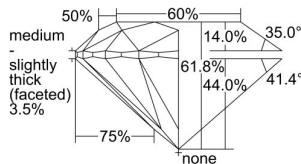

GIA®

FACSIMILE

GIA REPORT 2227813531

Verify this report at gia.edu

GIA DIAMOND DOSSIER®

June 02, 2016
GIA Report Number 2227813531
Shape and Cutting Style ..... Round Brilliant
Measurements ..... 5.13 - 5.14 x 3.17 mm

GRADING RESULTS

Carat Weight ..... 0.51 carat
Color Grade ..... G
Clarity Grade VVS2
Cut Grade ..... Excellent

ADDITIONAL GRADING INFORMATION

Polish ..... Excellent
Symmetry ..... Excellent
Fluorescence ..... Medium Blue
Clarity Characteristics..... Cloud, Pinpoint, Indented Natural
Inspection(s): GIA 2227813531

PROPORTIONS

Profile to actual proportions

GRADING SCALES

GIA COLOR SCALE	GIA CLARITY SCALE	GIA CUT SCALE	
D	FLAWLESS	EXCELLENT	
E	INTERNALLY FLAWLESS		
F		VVS₁	VERY GOOD
G	VVS₂		
H	VS₁	GOOD	
I	VS₂		
J	SI₁	FAIR	
K	SI₂		
L	I₁	POOR	
M	I₂		
N	I₃		
O			
P			
Q			
R			
S			
T			
U			
V			
W			
X			
Y			
Z