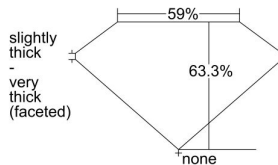

GIA®

FACSIMILE

GIA REPORT 3225840968

Verify this report at gia.edu

GIA DIAMOND DOSSIER®

June 08, 2016
GIA Report Number 3225840968
Shape and Cutting Style ..... Pear Brilliant
Measurements ..... 6.39 x 4.34 x 2.75 mm

GRADING RESULTS

Carat Weight ..... 0.46 carat
Color Grade ..... D
Clarity Grade VVS1

ADDITIONAL GRADING INFORMATION

Polish ..... Excellent
Symmetry ..... Very Good
Fluorescence ..... None
Clarity Characteristics ..... Pinpoint
Inscription(s): GIA 3225840968

PROPORTIONS

Profile not to actual proportions

GRADING SCALES

GIA COLOR SCALE		GIA CLARITY SCALE		
NEAR COLORLESS	D	VERY VERY SLIGHTLY INCLUDED	FLAWLESS	
	E		INTERNALLY FLAWLESS	
	F	VERY SLIGHTLY INCLUDED	VVS₁	
	G		VVS₂	
	H	SLIGHTLY INCLUDED	VS₁	
	I		VS₂	
	J	INCLUDED	SI₁	
	K		SI₂	
	FAINT	L	INCLUDED	I₁
		M		I₂
N		I₃		
VERY LIGHT		O	LIGHT	
		P		
		Q		
	R			
	S			
	T			
LIGHT	U			
	V			
	W			
	X			
Y				
Z