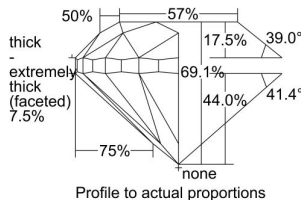

GIA®

FACSIMILE

GIA REPORT 3225927228

Verify this report at gia.edu

GIA DIAMOND DOSSIER®

June 15, 2016
GIA Report Number 3225927228
Shape and Cutting Style ..... Round Brilliant
Measurements ..... 4.72 - 4.80 x 3.29 mm

GRADING RESULTS

Carat Weight ..... 0.50 carat
Color Grade ..... D
Clarity Grade VS1
Cut Grade ..... Fair

ADDITIONAL GRADING INFORMATION

Polish ..... Very Good
Symmetry ..... Good
Fluorescence ..... Medium Blue
Clarity Characteristics ..... Needle, Pinpoint
Inscription(s): GIA 3225927228

PROPORTIONS

GRADING SCALES

GIA COLOR SCALE

COLORLESS	D
	E
	F
	G
	H
	I
	J
NEAR COLORLESS	K
	L
Faint	M
	N
	O
	P
	Q
	R
	S
	T
	U
	V
	W
	X
	Y
Light	Z

GIA CLARITY SCALE

FLAWLESS	VERY VERY SLIGHTLY INCLUDED	VVS₁	VVS₂	VS₁	VS₂	SI₁	SI₂	I₁	I₂	I₃	
											VERY SLIGHTLY INCLUDED
INTERNALLY FLAWLESS											

GIA CUT SCALE

EXCELLENT
VERY GOOD
GOOD
FAIR
POOR